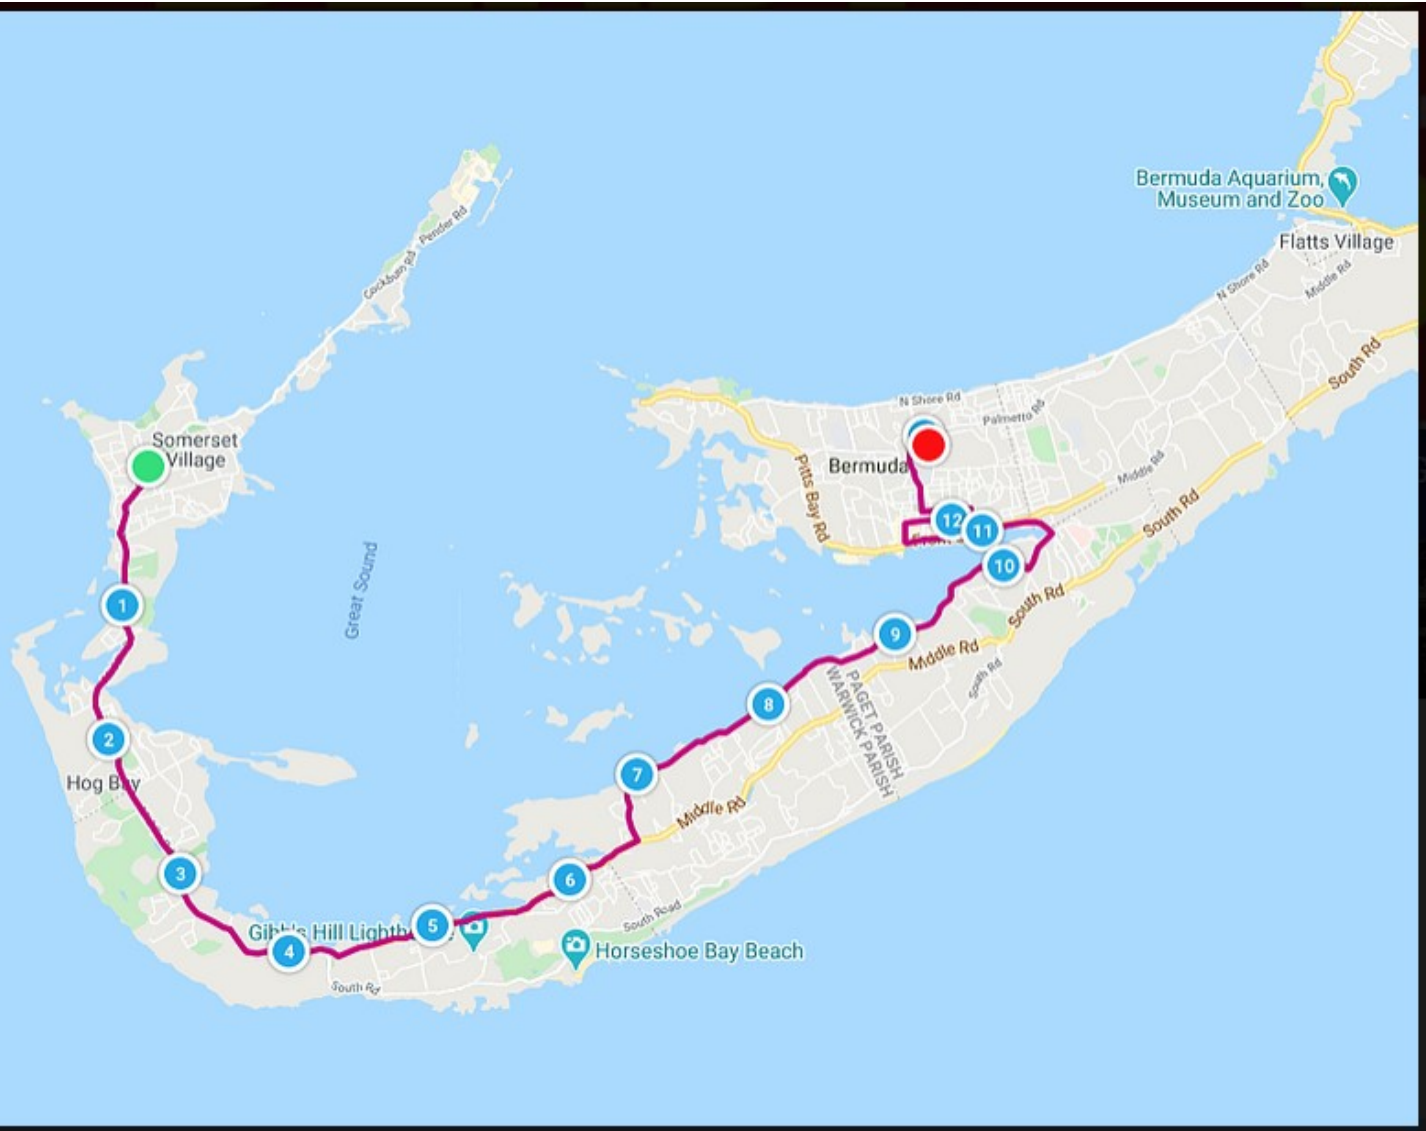

Bermuda Half Marathon Race Course Somerset - Pembroke

The race starts at the junction of **Cambridge Road and Somerset Road, Sandy's**.

- Proceed along Somerset Road, Middle Road to Burnt House Hill, Warwick.
- Proceed up Burnt House Hill, along Harbour Road, The Lane, Crow Lane, East Broadway, and Front Street to Queen Street.
- Proceed up Queen Street turning right onto Church Street to King Street.
- Turn left at King Street and proceed to Victoria Street.
- Turn left at Victoria Street and proceed to Cedar Avenue.
- Turn right at Cedar Avenue and proceed to Marsh Folly Road.
- Turn right at Marsh Folly Road and proceed to Dutton Avenue.
- Turn right at Dutton Avenue and follow the directions to the Finish Line.